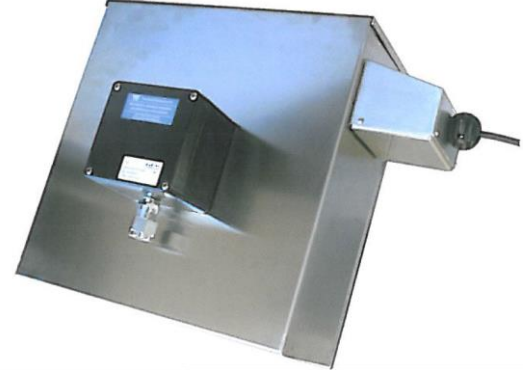

SPECIAL INSTALLATION ACCESORIOS - (ACC-ESP).

A wide range of items are available for installations in applications with special risks.

ATEX End-of-Line and Connection Boxes

ATEX Cable Gland and Plug

Automatic Cable Reeler ATEX - Floating Roof Tanks

Retractable Cables

Zener Barriers - Intrinsic Security

Galvanic Isolators for Safe Areas

Surge protector in low voltage line circuits.

Protection of fire alarm panel loops.

Special Clamps

Special Terminals (Rail DIN)