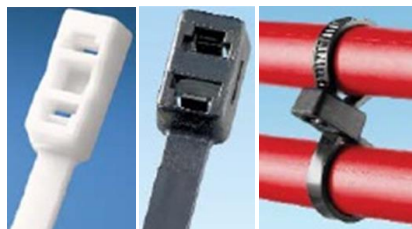

SPECIAL INSTALLATION ACCESORIOS - (ACC-ESP).

A wide range of items are available for installations in applications with special risks.

ATEX End-of-Line and Connection Boxes

ATEX Cable Gland and Plug

Automatic Cable Reeler ATEX - Floating Roof Tanks

Retractable Cables

Zener Barriers - Intrinsic Security

Galvanic Isolators for Safe Areas

Surge protector in low voltage line circuits.

Protection of fire alarm panel loops.

Special Clamps

Special Terminals (Rail DIN)

Power Supplies and Batteries

Approved EN54-4

UL and/or FM approved

Accessories for Mounting and Installation of Aspiration Smoke Detection Systems

We have specific installation accessories available for special projects, if there is a need for an installation element other than those shown above, you can contact our sales department to be able to provide the solution that best suits the needs of your project.