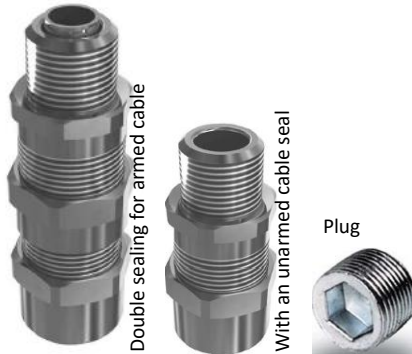

SPECIAL INSTALLATION ACCESORIOS - (ACC-ESP).

A wide range of items are available for installations in applications with special risks.

ATEX End-of-Line and Connection Boxes

ATEX Cable Gland and Plug

Automatic Cable Reeler ATEX - Floating Roof Tanks

Retractable Cables

Zener Barriers - Intrinsic Security

Galvanic Isolators for Safe Areas

Surge protector in low voltage line circuits.

Protection of fire alarm panel loops.

Special Clamps

Special Terminals (Rail DIN)