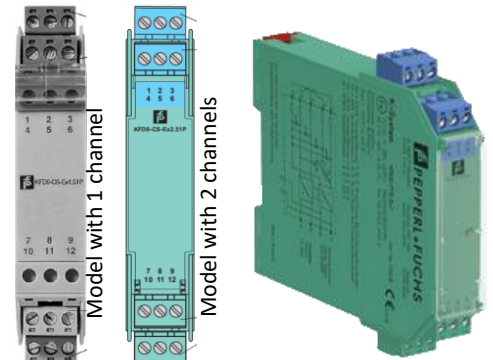

SPECIAL INSTALLATION ACCESORIOS - (ACC-ESP).

A wide range of items are available for installations in applications with special risks.

ATEX End-of-Line and Connection Boxes

ATEX Cable Gland and Plug

Automatic Cable Reeler ATEX - Floating Roof Tanks

Retractable Cables

Zener Barriers - Intrinsic Security

Galvanic Isolators for Safe Areas

Surge protector in low voltage line circuits.

Protection of fire alarm panel loops.

Special Clamps

Special Terminals (Rail DIN)