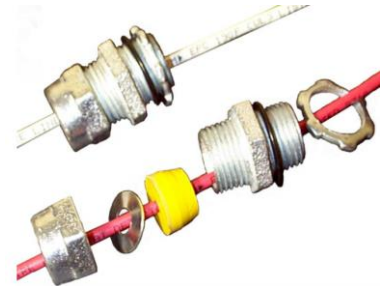

INSTALLATION ACCESSORIES - (ACC).

A wide range of items are available for installations with specific applications.

Environmentally protected boxes

Common use boxes

Special Boxes

Cable gland (Used in the cable entry)

General Brackets

WAW
 -N Nylon
 -P Polypropylene

OHS
 - 1 Galvanized Steel
 - SS Stainless

BC2
 Silver Steel Clamp

BC3
 Zinc Plated Clamp

T-Clip

Cable Tray Fasteners

RMC
 L bracket

TR-5G
 Insulating Support

EMS-A-CO
 Adhesive Cable Mount
 (Requires Sikaflex Adhesive - 291)

PLT1S-CO
 Flange

HPC-2
 Nylon Clip

CC-2
 Silver Steel Clip
 with Snap Button
 and WAW Clip

CC-10
 Silver Steel Clip
 with Snap Button
 and WAW Clip with
 optional screw lock